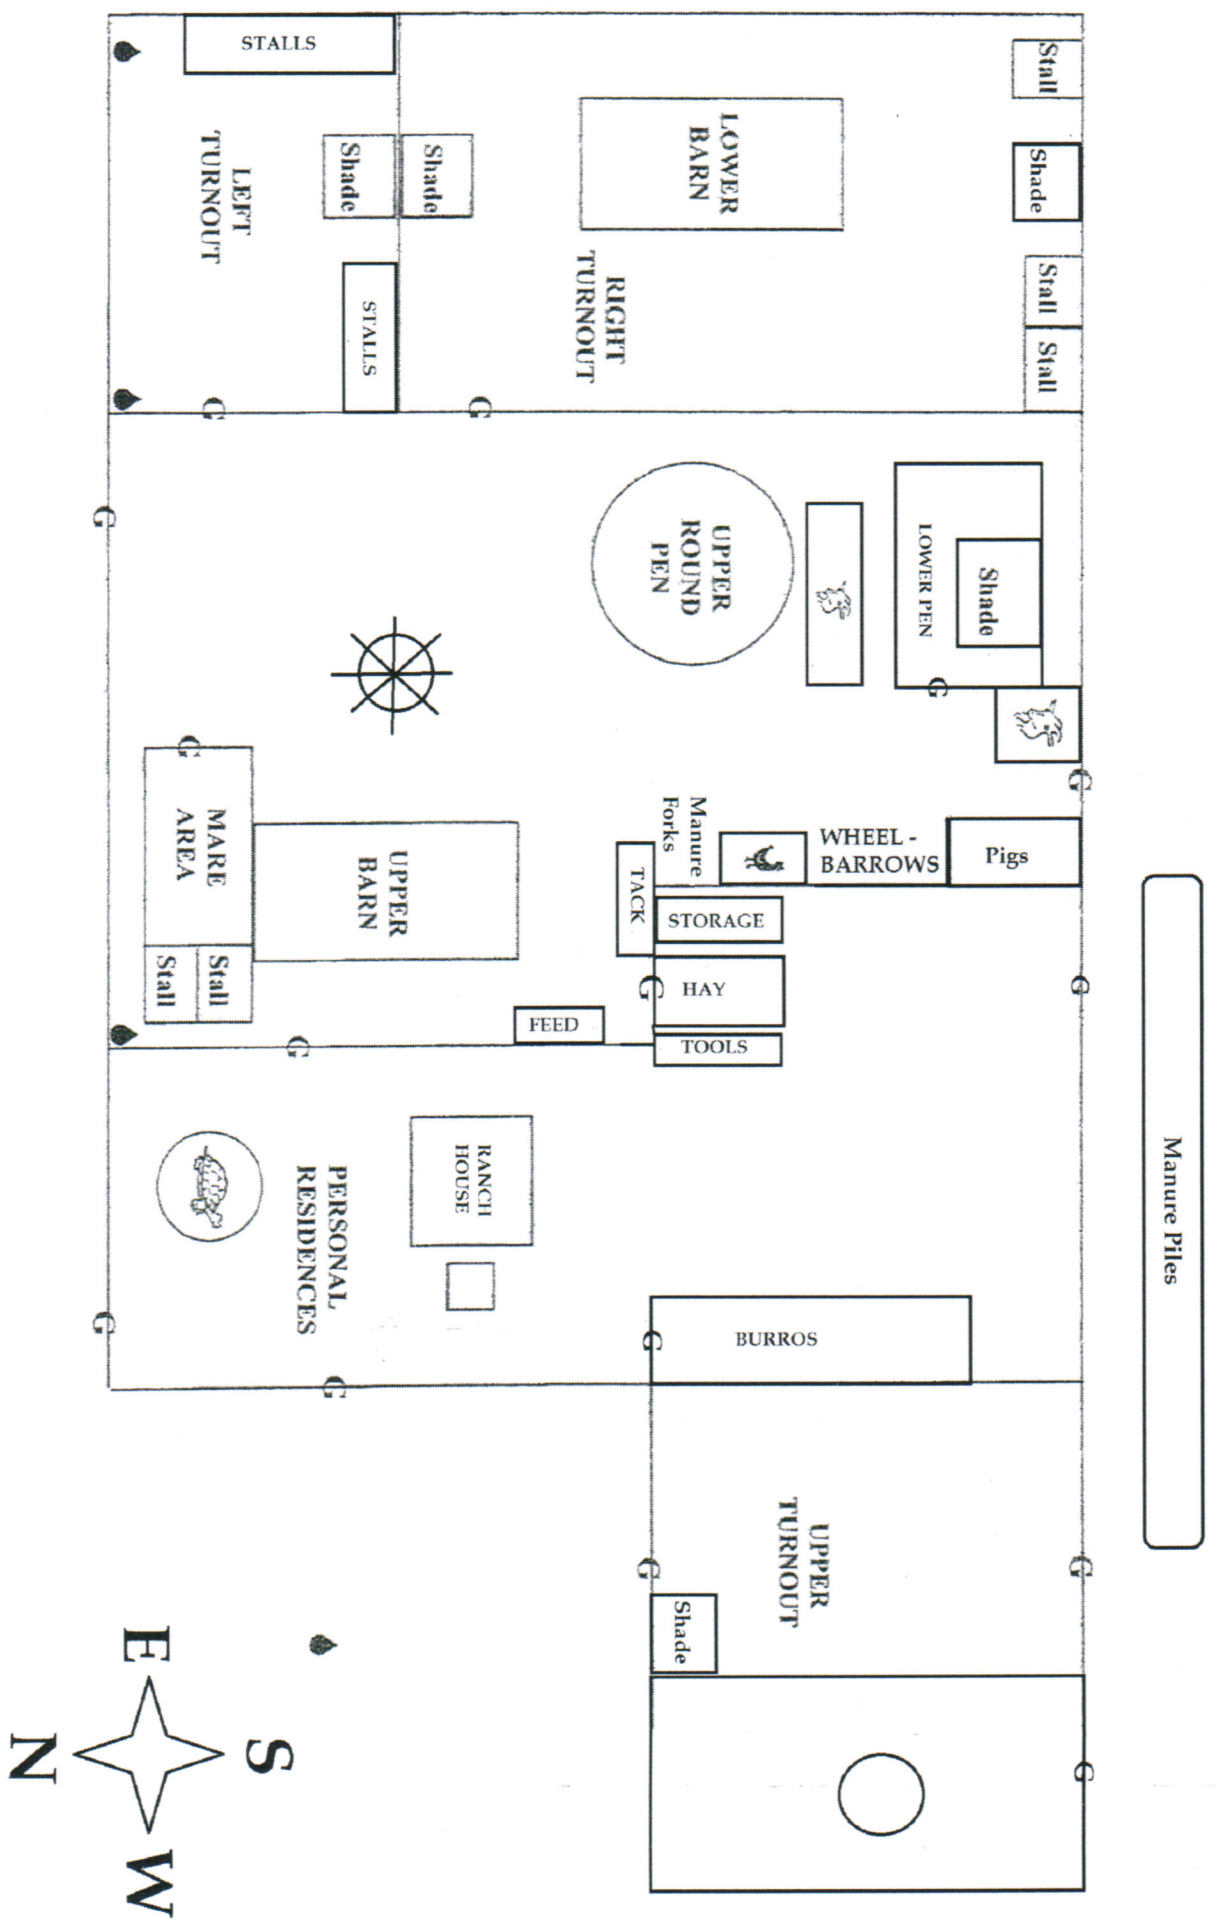

# DREAMCHASER PMU HORSE RESCUE & REHABILITATION RANCH MAP

Visitor & Volunteer Parking Area

Manure Piles

## LEGEND

- G Gates
- Water Spigot
- Chickens/Ducks
- Goats/Rabbits
- Manure Piles